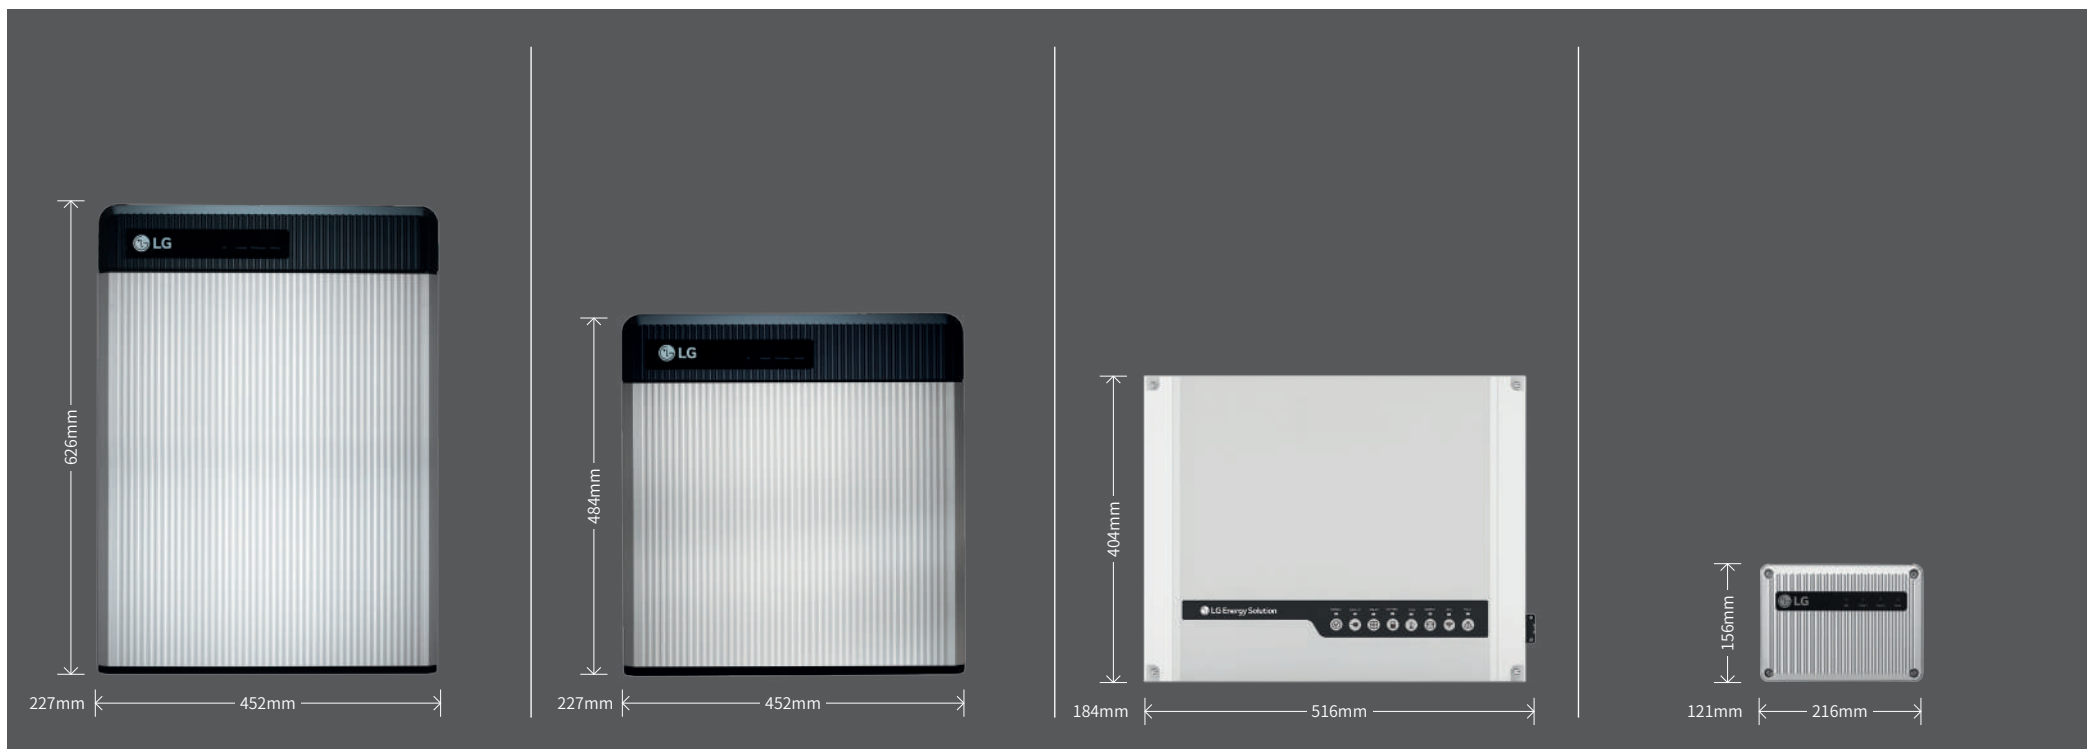

Compact Design

The compact and sleek design maximises space efficiency and allows system installation without space constraints, indoors and outdoors.

Maximise Rooftop Solar

Install up to 8.5kW PV solar panels with the LGES-5048 hybrid inverter and LG RESU battery to maximise your energy production.

Smart Monitoring & Control

The LG Energy Solution monitoring app makes real-time monitoring of solar energy production and home energy consumption possible proactively detecting anomalies for quick diagnosis and remote troubleshooting.

Specification

RESU12

11.7 kWh
Usable Capacity

5/7 kW
Maximum/Peak Power

99 kg
Weight

Floor or wall mounted IP55
Installation

10 years
Warranty

RESU10